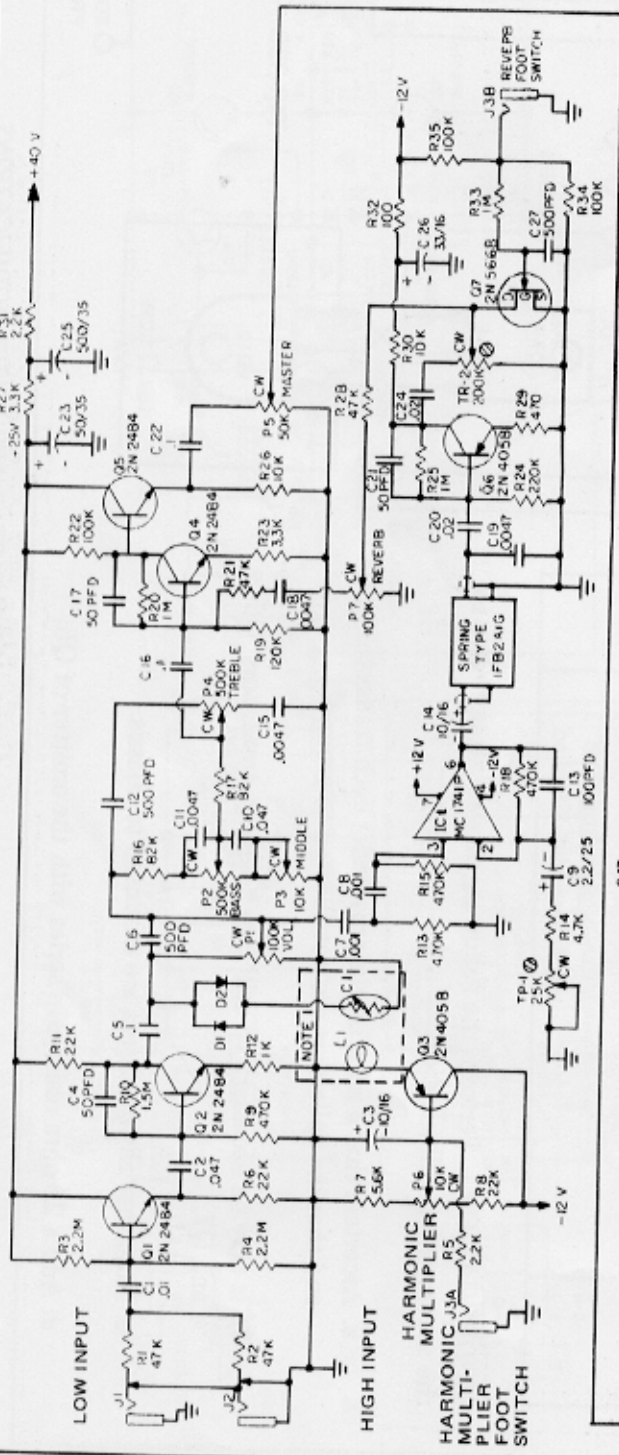

TOP VIEW

BOTTOM VIEWS

POWER SECTION

PT. NO.	DOMESTIC	EXPORT
CB1	2.5 AMP HOLD-A-7 AMP OPEN	16S AMP HOLD, 2.5 AMP OPEN
R57	100K OHMS	220K OHMS
C38	.22/150 V AC	.22/600 V DC
T2	2-24A	
T3		2-44