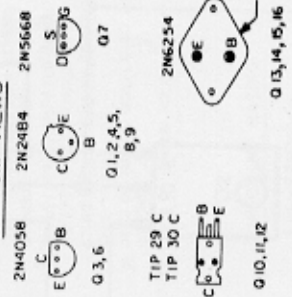

TOP VIEW

BOTTOM VIEWS

POWER SECTION

PT. NO.	DOMESTIC	EXPORT
CB1	2.5 AMP HOLD-A-7 AMP OPEN	16S AMP HOLD, 2.5 AMP OPEN
R57	100K OHMS	220K OHMS
C38	.22/150 V AC	.22/600 V DC
T2	2-24A	
T3		2-44