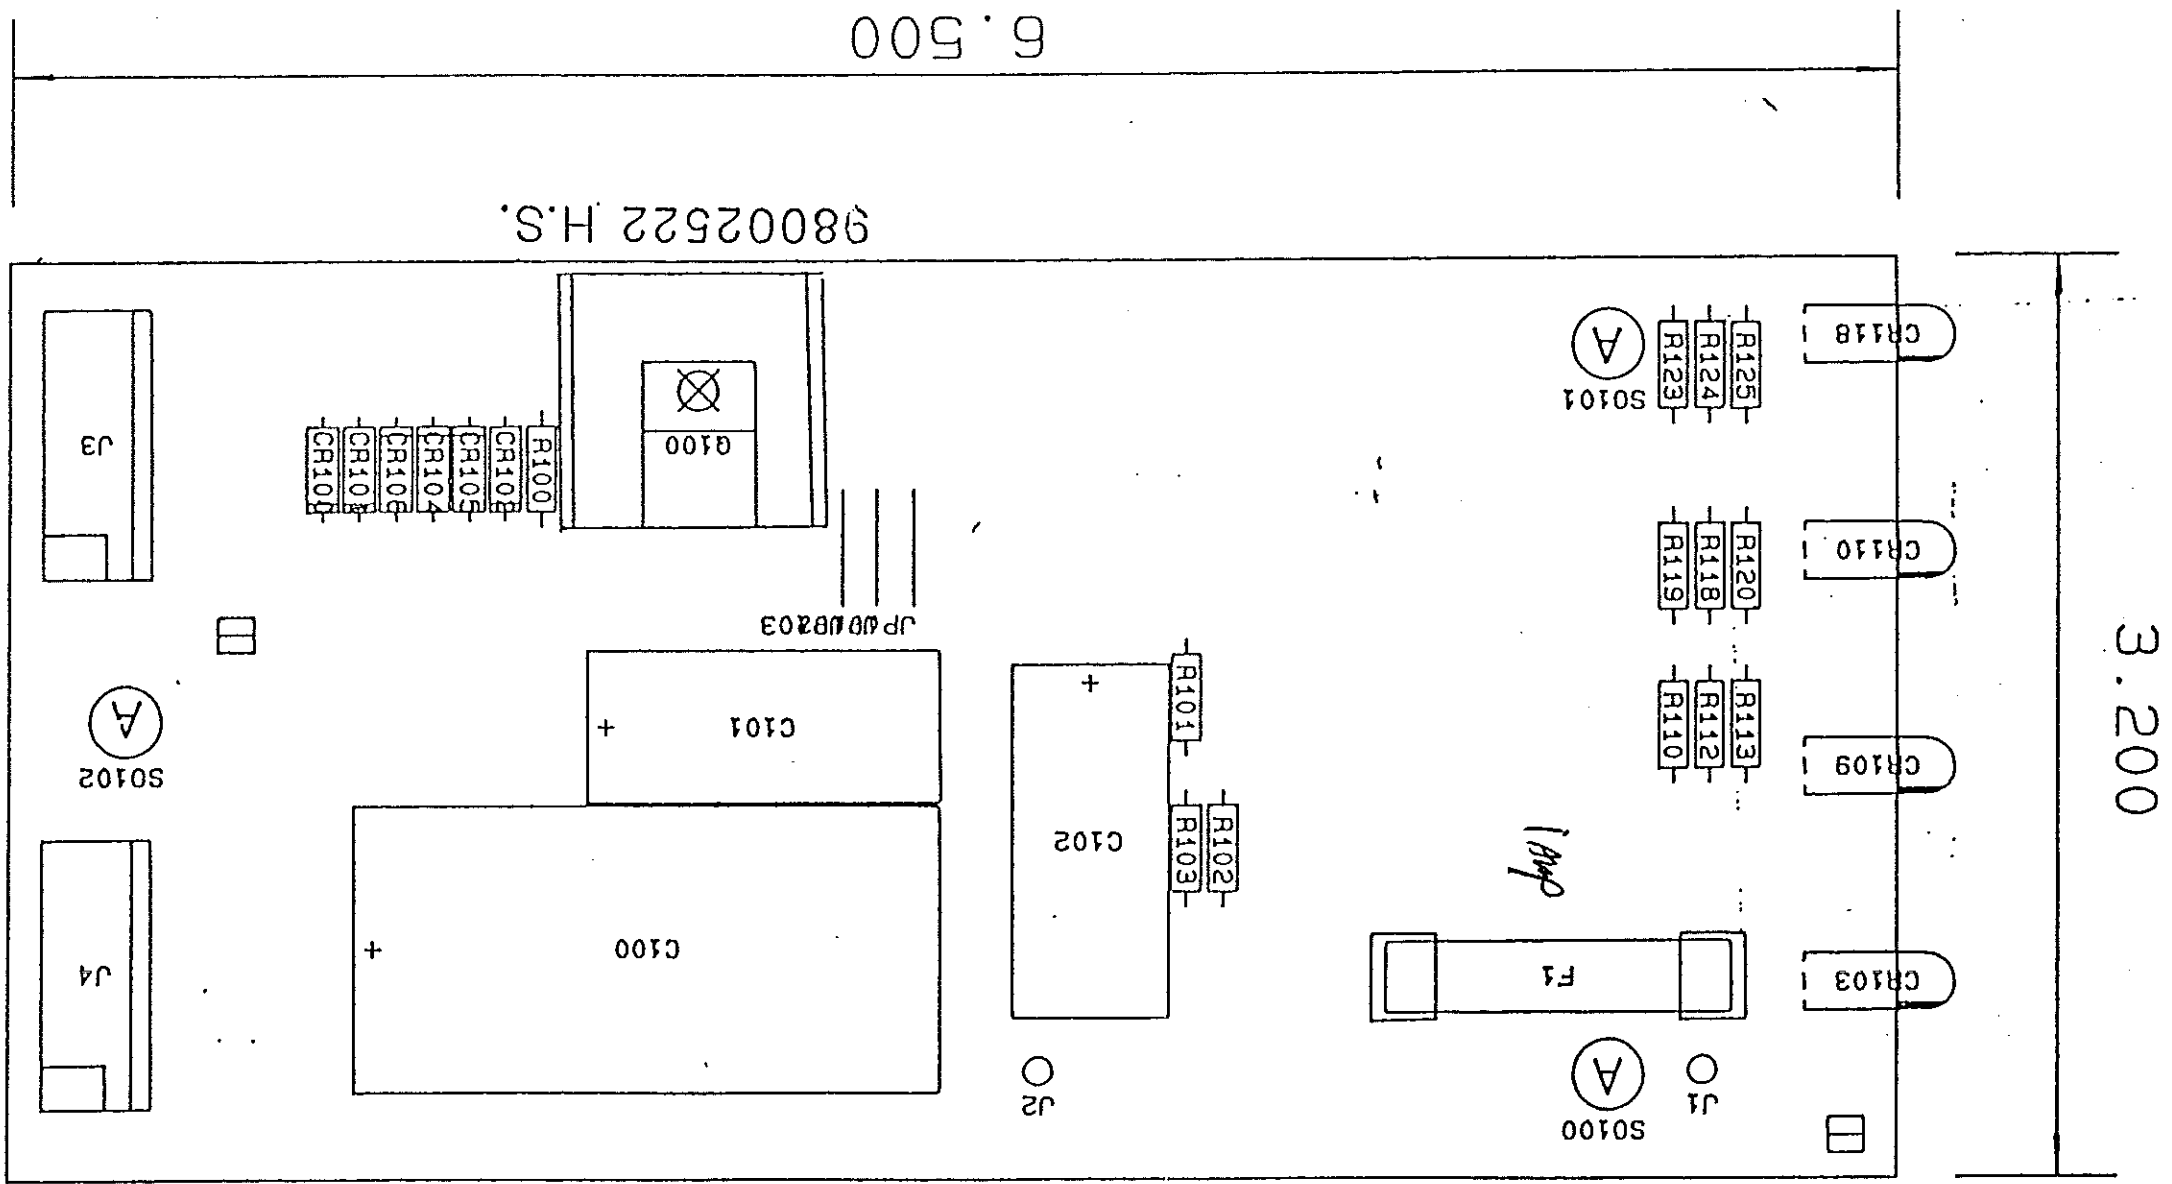

5.040

10.725

A - P/N 70900786. STDOFF DOWN  
 B - P/N 71500115 HEX SPCR UP WITH 71500165 SCREW  
 EVERYTHING ELSE UP

NOTE HIGHEST REF CR118 R132 C125 Q107 J22 F104

36X24

PEAVEY ELECTRONICS CORP. 711 A STREET MERIDIAN, MS 39301			
TITLE		PSCPWR1	
PRODUCTION SERIES CONSOLE PWR SUPP			
SIZE	CODE	NUMBER	REV
B		99594781	
DATE	8-MAY-90	SHEET	1 OF 2

8 7 6 5 4 3 2 1

D  
C  
B  
A

36X24

PEAVEY ELECTRONICS CORP. 711 A STREET MERIDIAN, MS 39301			
TITLE		PSCPWR2	
PRODUCTION SERIES CONSOLE PWR SUPP			
SIZE	CODE	NUMBER	REV
B		99594781	
DATE	8-MAY-90		SHEET 2 OF 2

8 7 6 5 4 3 2 1

NOTE HIGHEST REF CR118 R126 C130 Q107 J22

PEAVEY ELECTRONICS CORP. 711 A STREET MERIDIAN, MS 39301			
TITLE		IDSKPWR	
<b>CONSOLE PWR SUPP</b>			
SIZE	CODE	NUMBER	REV
B		P8700XXX	
DATE		22-FEB-89	SHEET 1 OF 1

8 7 6 5 4 3 2 1

D  
C  
B  
A

PEAVEY ELECTRONICS CORP. 711 A STREET MERIDIAN, MS 39301			
TITLE		2DSK PWR	
<b>CONSOLE PWR SUPP</b>			
SIZE	CODE	NUMBER	REV
B		P8700XXX	
DATE	23-JUN-89	SHEET 1 OF 1	

8 7 6 5 4 3 2 1