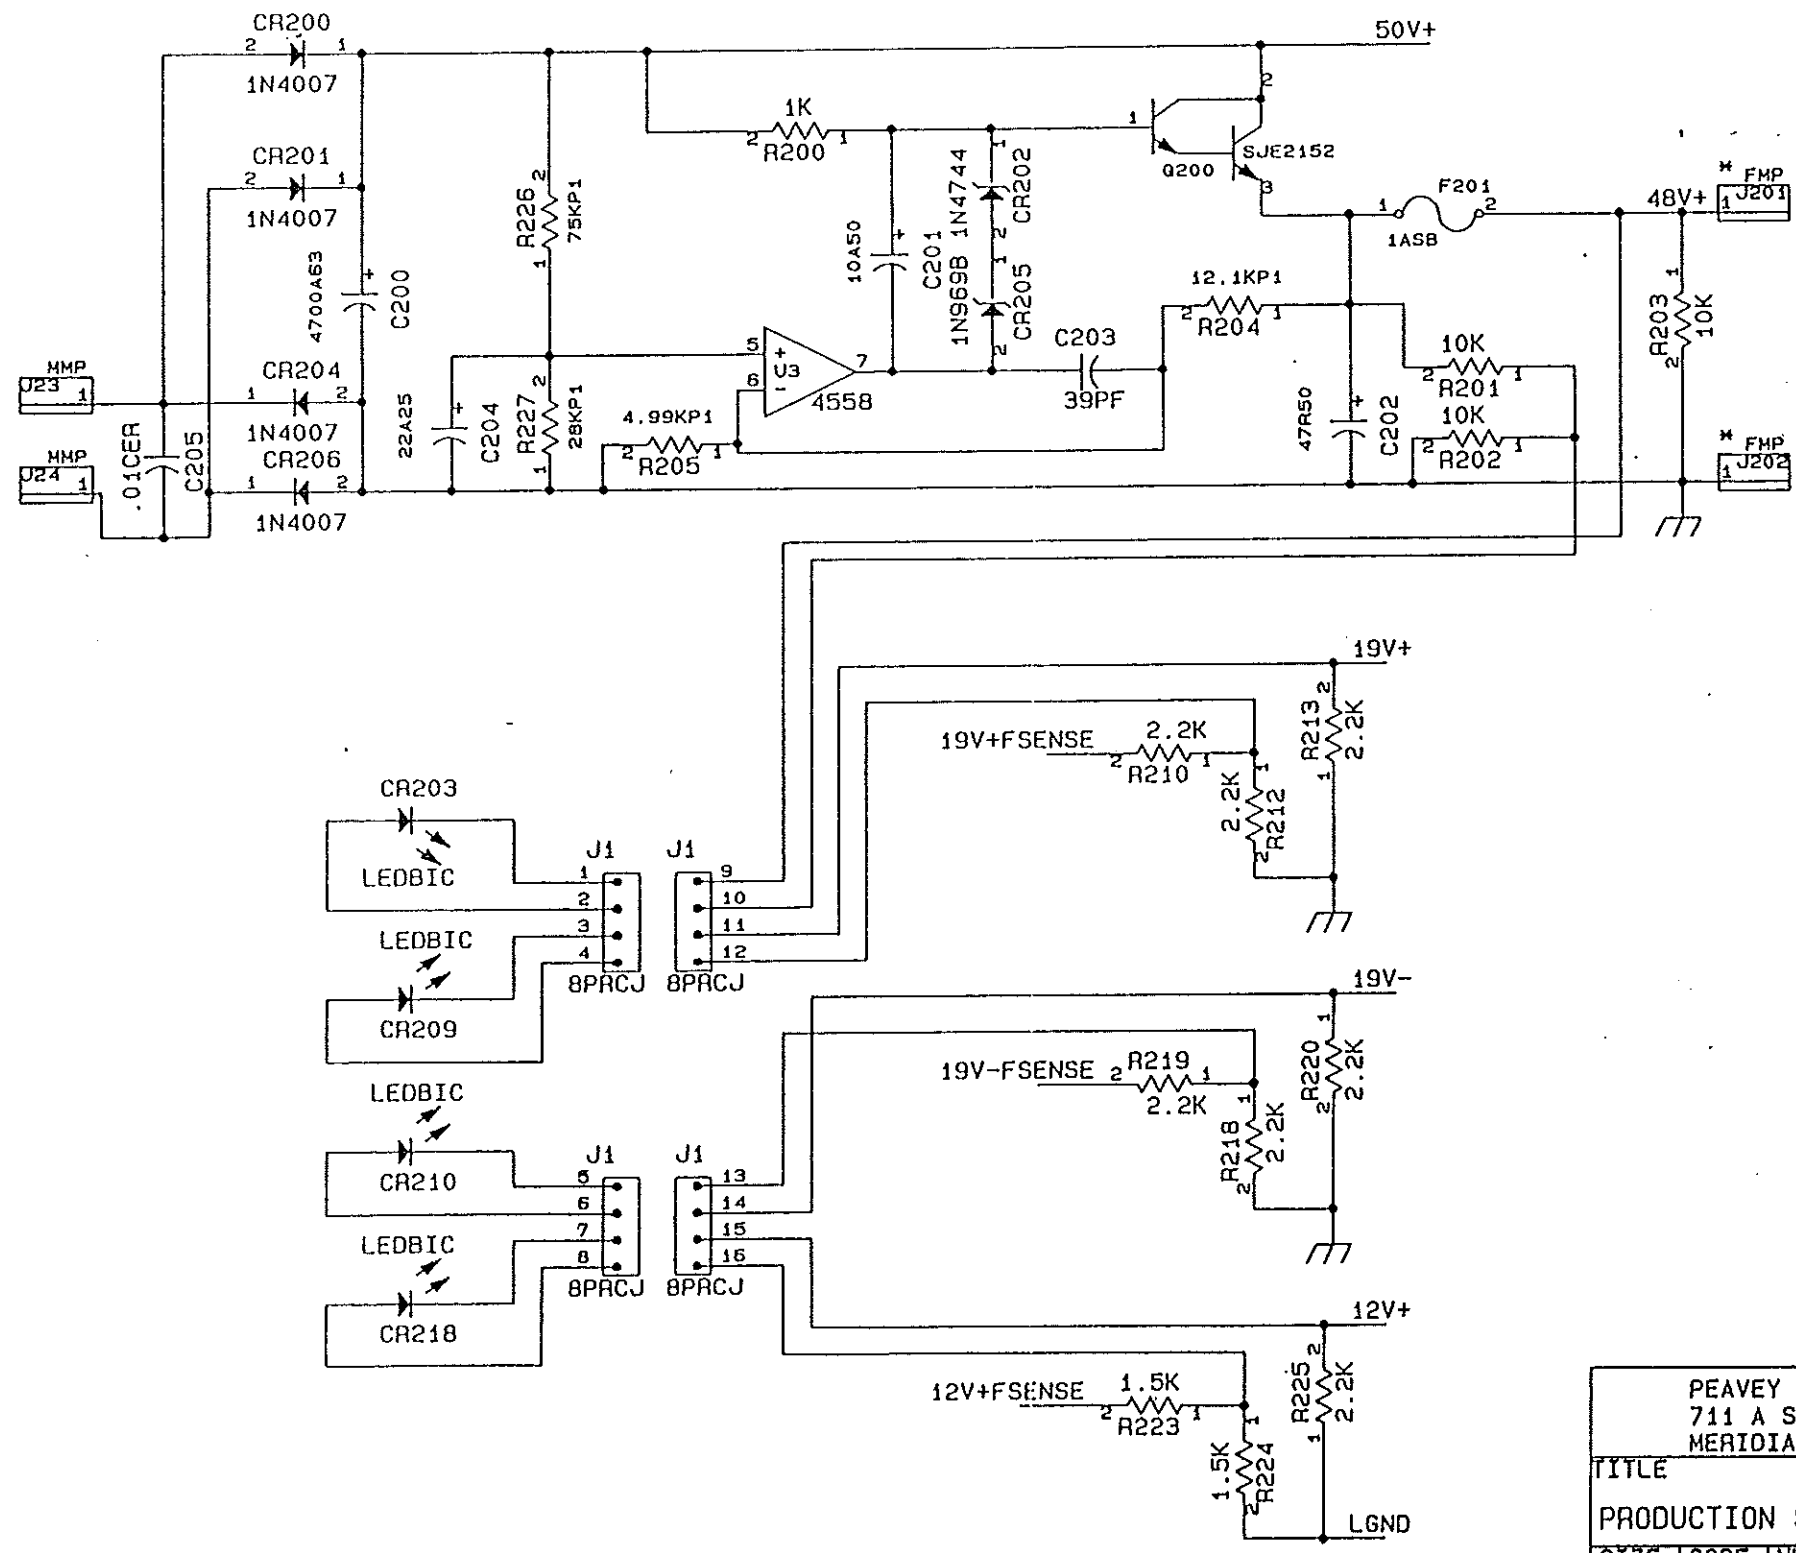

5.040

10.725

A - P/N 70900786. STDOFF DOWN  
 B - P/N 71500115 HEX SPCR UP WITH 71500165 SCREW  
 EVERYTHING ELSE UP

NOTE HIGHEST REF CR118 R132 C125 Q107 J22 F104

36X24

PEAVEY ELECTRONICS CORP. 711 A STREET MERIDIAN, MS 39301			
TITLE		PSCPWR1	
PRODUCTION SERIES CONSOLE PWR SUPP			
SIZE	CODE	NUMBER	REV
B		99594781	
DATE	8-MAY-90	SHEET	1 OF 2

8 7 6 5 4 3 2 1

D  
C  
B  
A

36X24

PEAVEY ELECTRONICS CORP. 711 A STREET MERIDIAN, MS 39301			
TITLE		PSCPWR2	
PRODUCTION SERIES CONSOLE PWR SUPP			
SIZE	CODE	NUMBER	REV
B		99594781	
DATE	8-MAY-90		SHEET 2 OF 2

8 7 6 5 4 3 2 1

NOTE HIGHEST REF CR118 R126 C130 Q107 J22

PEAVEY ELECTRONICS CORP. 711 A STREET MERIDIAN, MS 39301			
TITLE		IDSKPWR	
<b>CONSOLE PWR SUPP</b>			
SIZE	CODE	NUMBER	REV
B		P8700XXX	
DATE		22-FEB-89	SHEET 1 OF 1

8 7 6 5 4 3 2 1

D  
C  
B  
A

PEAVEY ELECTRONICS CORP. 711 A STREET MERIDIAN, MS 39301			
TITLE		2DSK PWR	
<b>CONSOLE PWR SUPP</b>			
SIZE	CODE	NUMBER	REV
B		P8700XXX	
DATE	23-JUN-89	SHEET 1 OF 1	

8 7 6 5 4 3 2 1