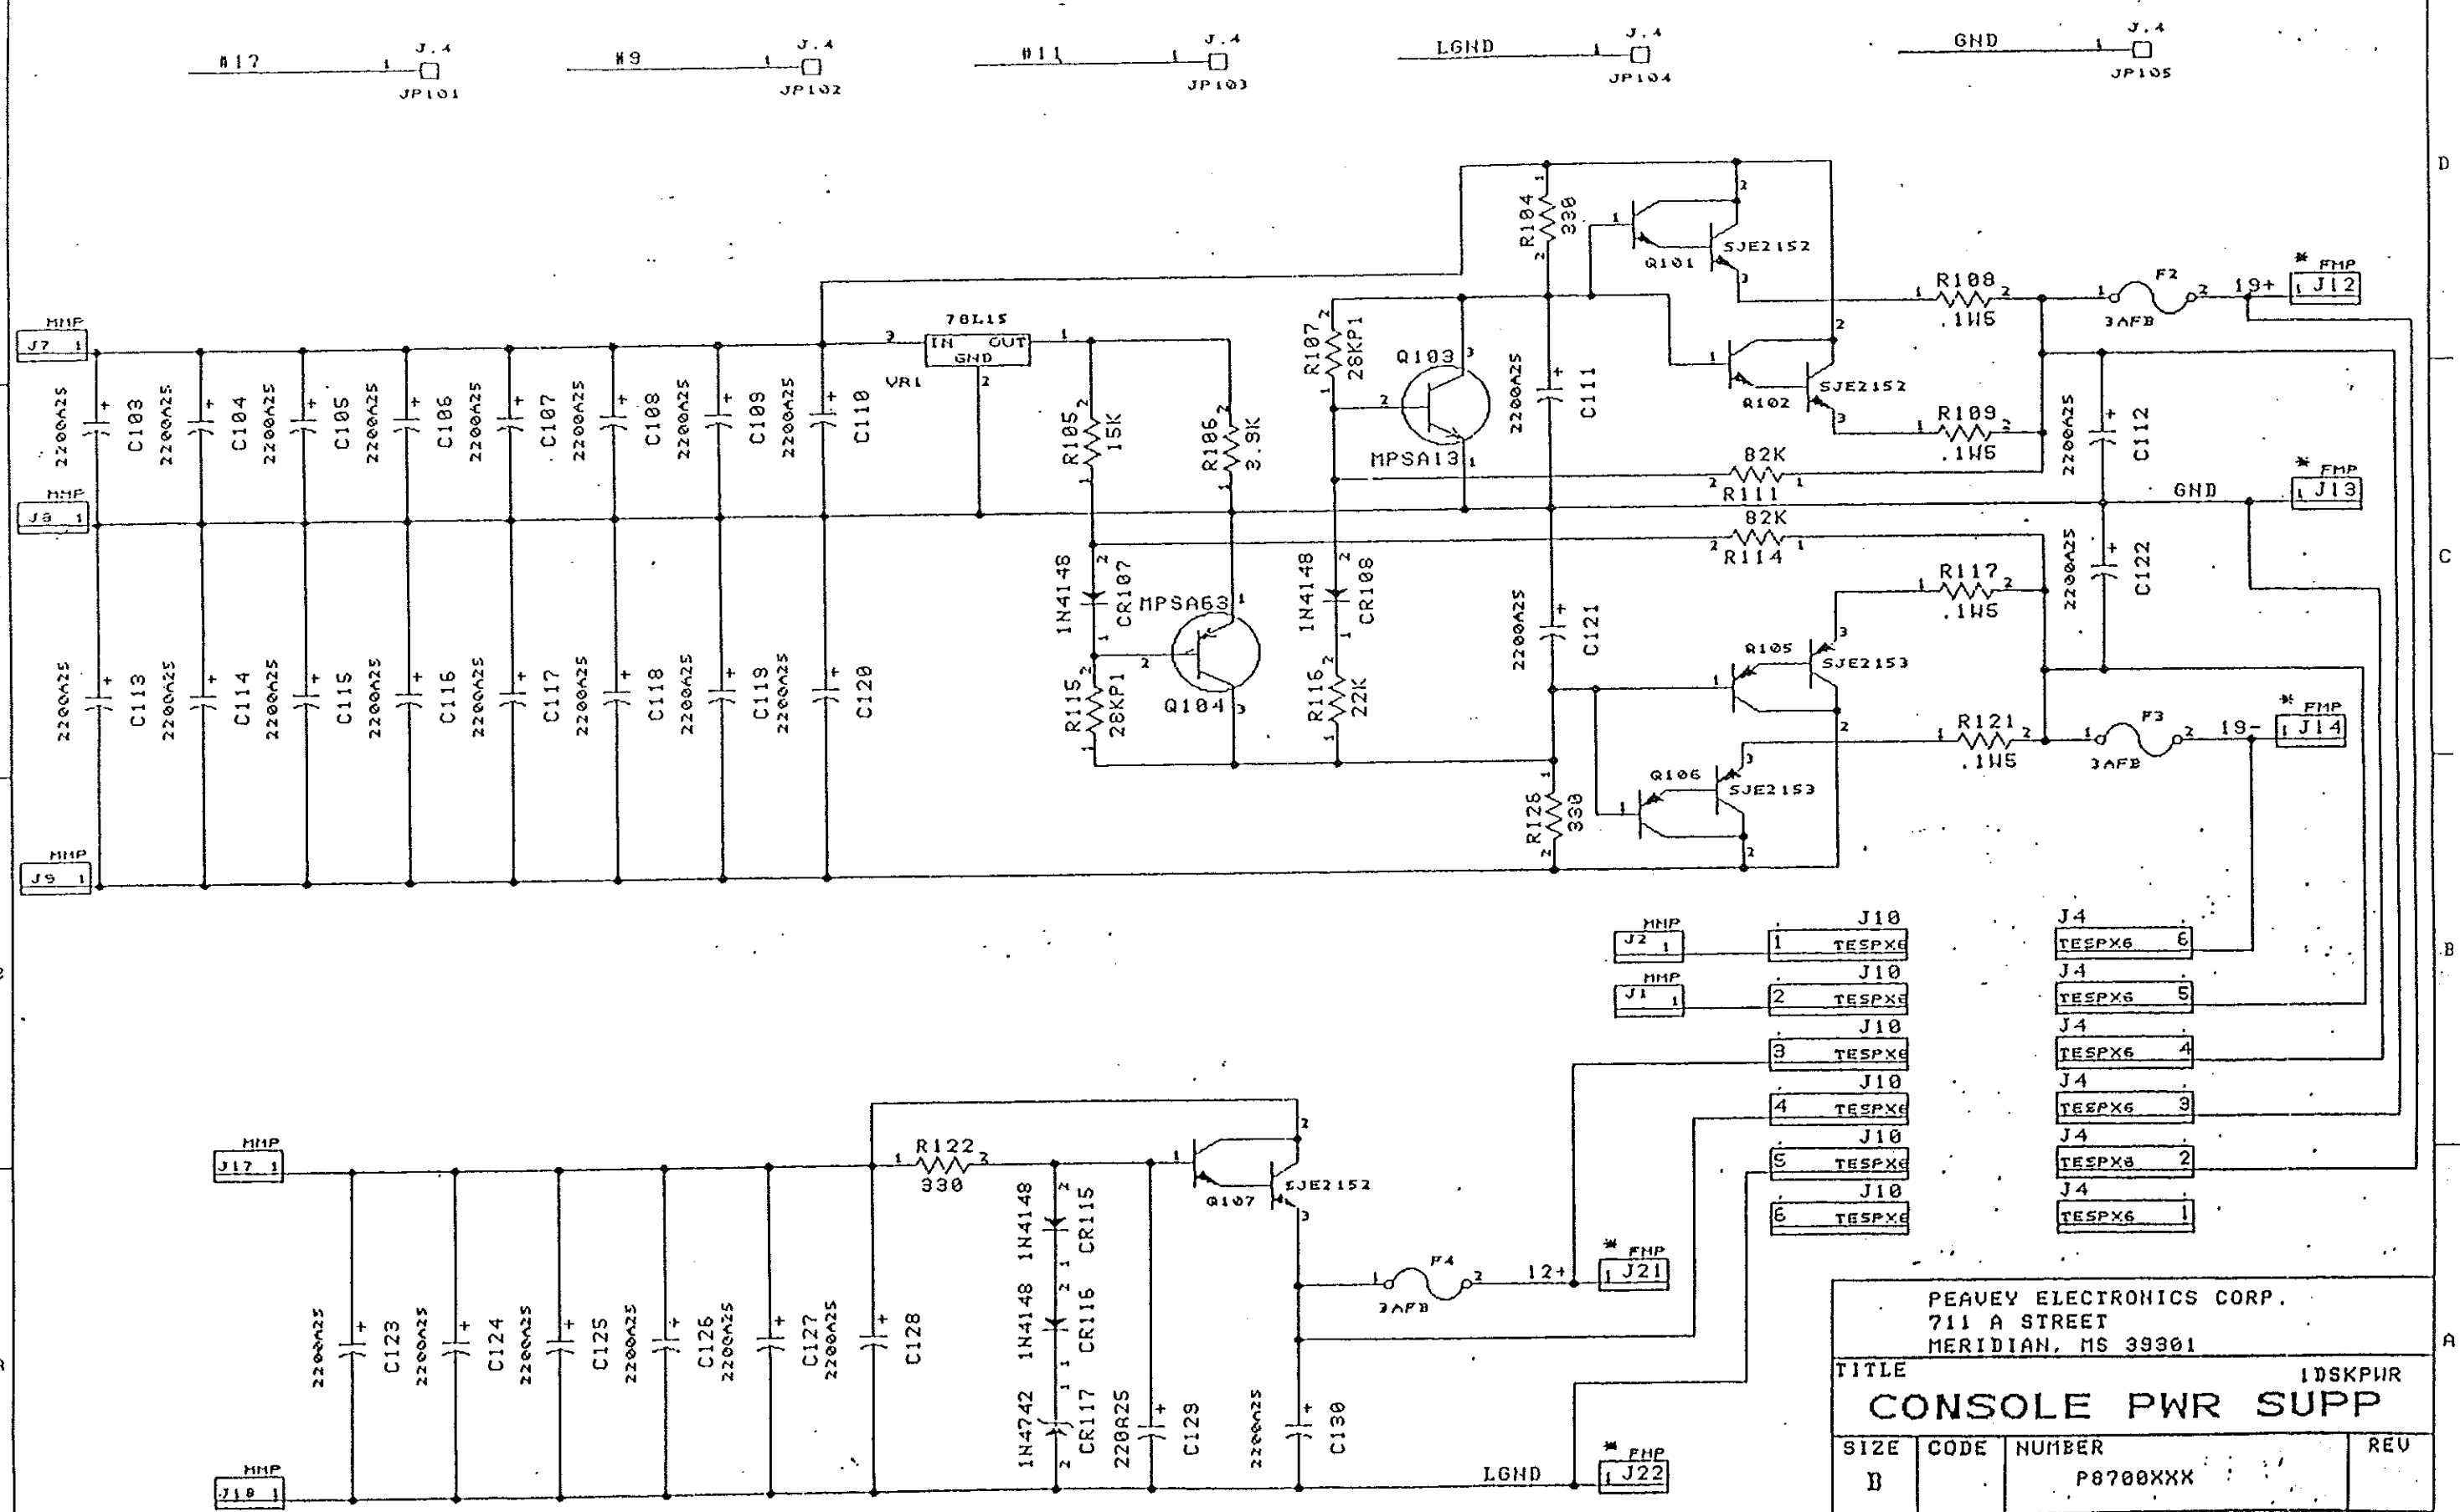

5.040

10.725

A - P/N 70900786. STDOFF DOWN  
 B - P/N 71500115 HEX SPCR UP WITH 71500165 SCREW  
 EVERYTHING ELSE UP

NOTE HIGHEST REF CR118 R132 C125 Q107 J22 F104

36X24

PEAVEY ELECTRONICS CORP. 711 A STREET MERIDIAN, MS 39301			
TITLE		PSCPWR1	
PRODUCTION SERIES CONSOLE PWR SUPP			
SIZE	CODE	NUMBER	REV
B		99594781	
DATE	8-MAY-90	SHEET	1 OF 2

8 7 6 5 4 3 2 1

D  
C  
B  
A

36X24

PEAVEY ELECTRONICS CORP. 711 A STREET MERIDIAN, MS 39301			
TITLE		PSCPWR2	
PRODUCTION SERIES CONSOLE PWR SUPP			
SIZE	CODE	NUMBER	REV
B		99594781	
DATE	8-MAY-90		SHEET 2 OF 2

8 7 6 5 4 3 2 1

NOTE HIGHEST REF CR118 R126 C130 Q107 J22

PEAVEY ELECTRONICS CORP. 711 A STREET MERIDIAN, MS 39301			
TITLE		IDSKPWR	
<b>CONSOLE PWR SUPP</b>			
SIZE	CODE	NUMBER	REV
B		P8700XXX	
DATE		22-FEB-89	SHEET 1 OF 1

8 7 6 5 4 3 2 1

D  
C  
B  
A

PEAVEY ELECTRONICS CORP. 711 A STREET MERIDIAN, MS 39301			
TITLE		2DSK PWR	
<b>CONSOLE PWR SUPP</b>			
SIZE	CODE	NUMBER	REV
B		P8700XXX	
DATE	23-JUN-89	SHEET 1 OF 1	

8 7 6 5 4 3 2 1