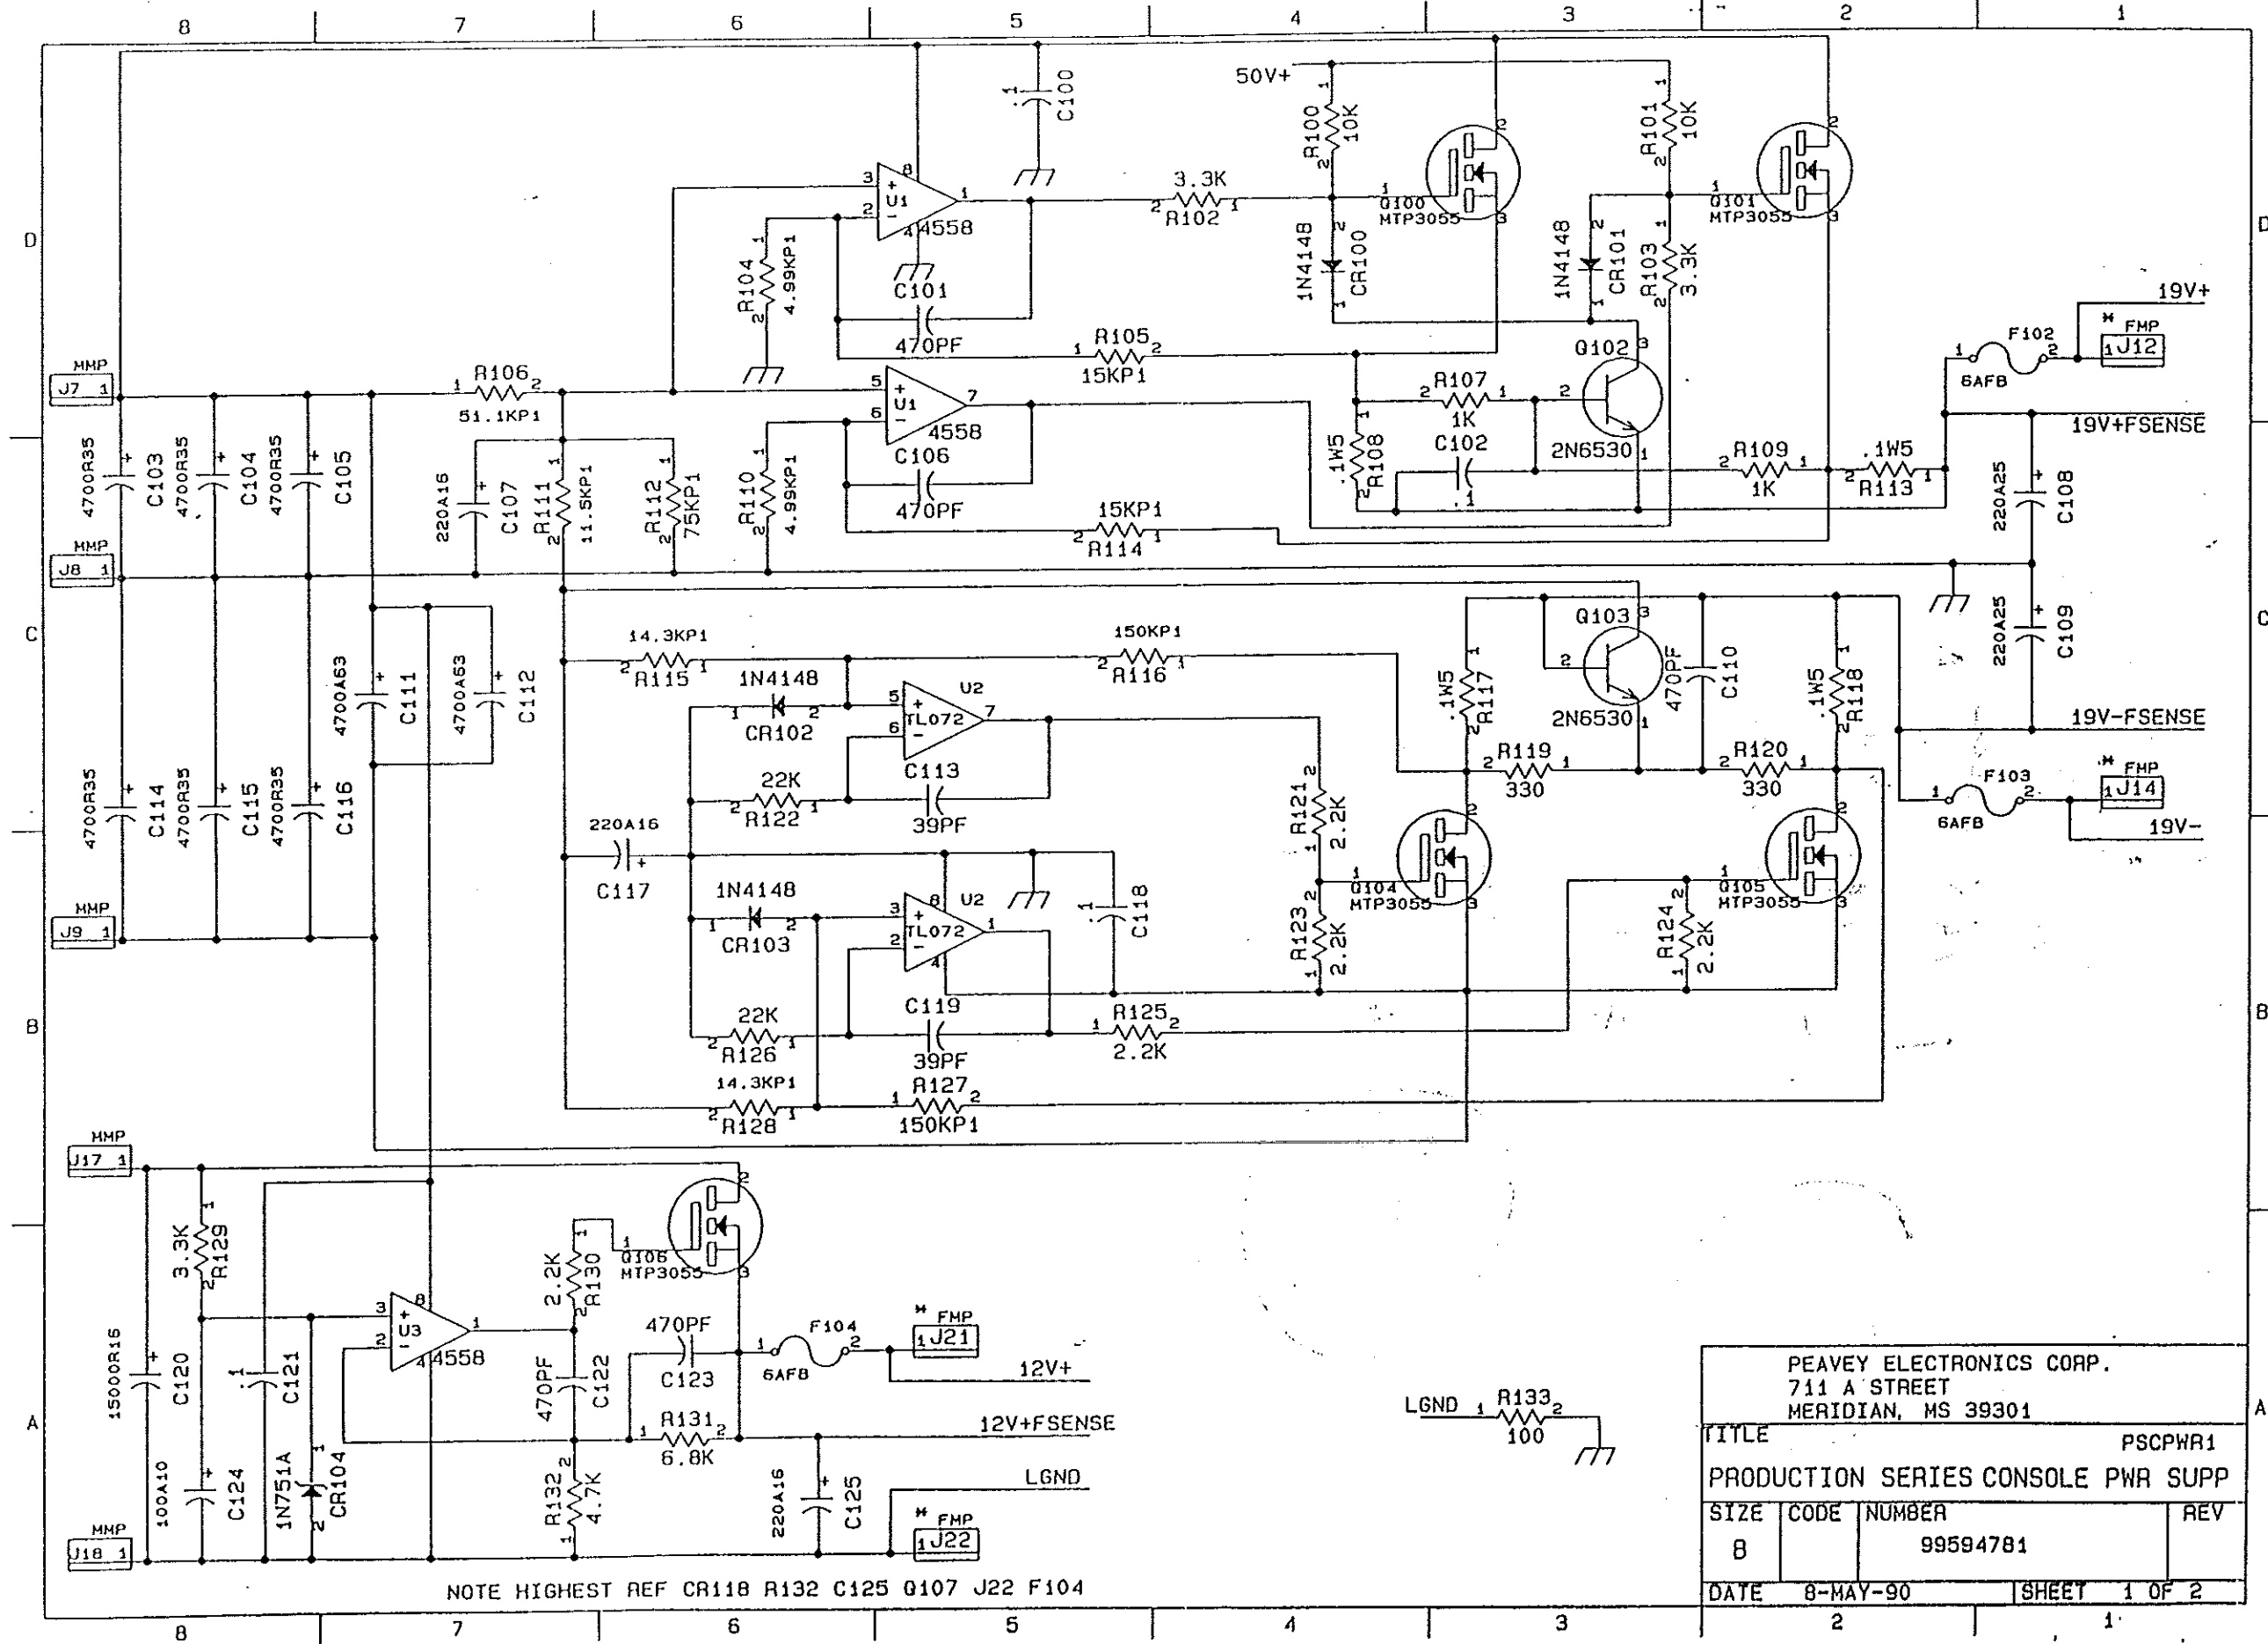

5.040

10.725

A - P/N 70900786. STDOFF DOWN  
 B - P/N 71500115 HEX SPCR UP WITH 71500165 SCREW  
 EVERYTHING ELSE UP

NOTE HIGHEST REF CR118 R132 C125 Q107 J22 F104

36X24

PEAVEY ELECTRONICS CORP. 711 A STREET MERIDIAN, MS 39301			
TITLE		PSCPWR1	
PRODUCTION SERIES CONSOLE PWR SUPP			
SIZE	CODE	NUMBER	REV
B		99594781	
DATE	8-MAY-90	SHEET	1 OF 2

8 7 6 5 4 3 2 1

D  
C  
B  
A

36X24

PEAVEY ELECTRONICS CORP. 711 A STREET MERIDIAN, MS 39301			
TITLE		PSCPWR2	
PRODUCTION SERIES CONSOLE PWR SUPP			
SIZE	CODE	NUMBER	REV
B		99594781	
DATE	8-MAY-90		SHEET 2 OF 2

8 7 6 5 4 3 2 1

NOTE HIGHEST REF CR118 R126 C130 Q107 J22

PEAVEY ELECTRONICS CORP. 711 A STREET MERIDIAN, MS 39301			
TITLE		IDSKPWR	
<b>CONSOLE PWR SUPP</b>			
SIZE	CODE	NUMBER	REV
B		P8700XXX	
DATE		22-FEB-89	SHEET 1 OF 1

8 7 6 5 4 3 2 1

D  
C  
B  
A

PEAVEY ELECTRONICS CORP. 711 A STREET MERIDIAN, MS 39301			
TITLE		2DSK PWR	
<b>CONSOLE PWR SUPP</b>			
SIZE	CODE	NUMBER	REV
B		P8700XXX	
DATE	23-JUN-89	SHEET 1 OF 1	

8 7 6 5 4 3 2 1