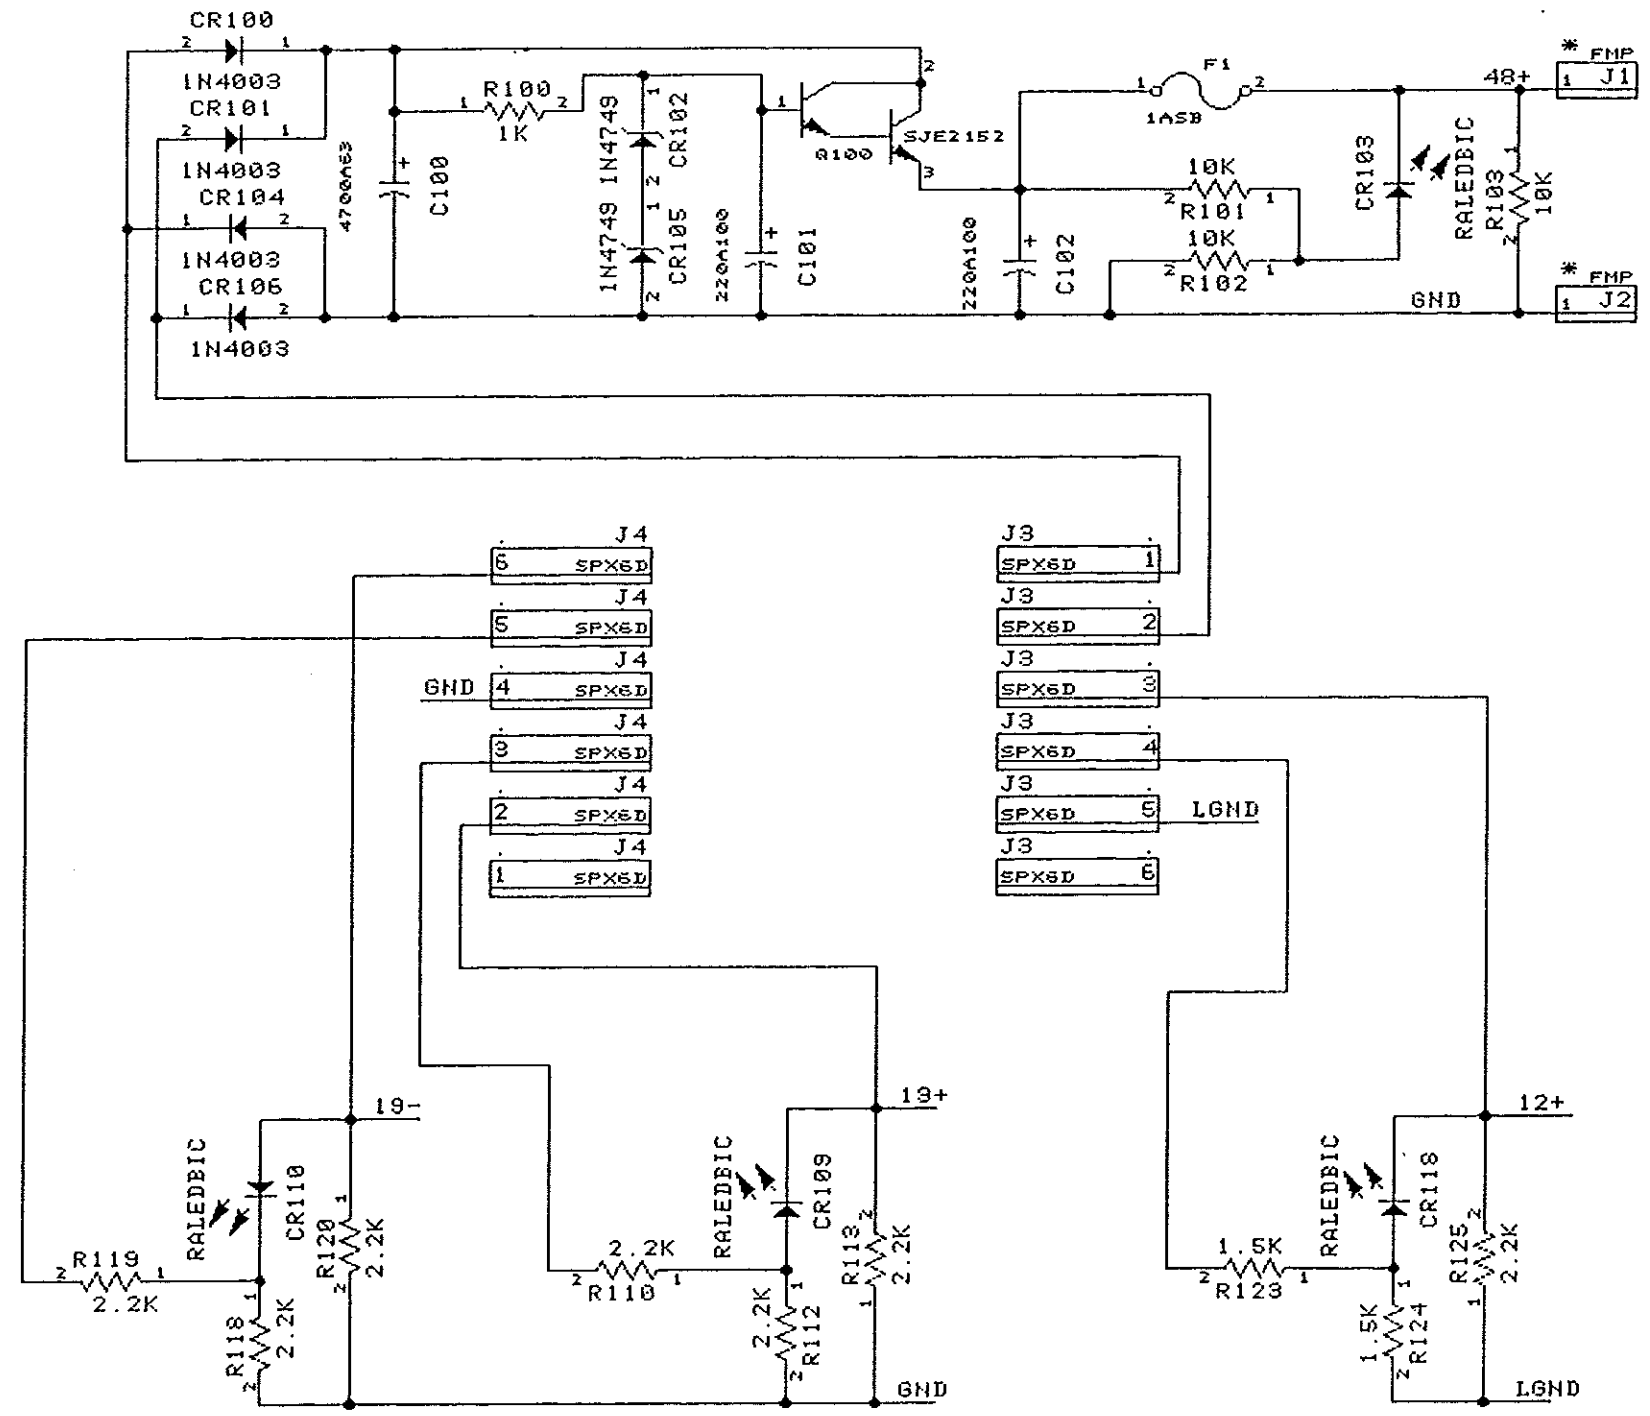

8 7 6 5 4 3 2 1

D
C
B
A

PEAVEY ELECTRONICS CORP. 711 A STREET MERIDIAN, MS 39301			
TITLE		2DSK PWR	
CONSOLE PWR SUPP			
SIZE	CODE	NUMBER	REV
B		P8700XXX	
DATE	23-JUN-89	SHEET 1 OF 1	

8 7 6 5 4 3 2 1