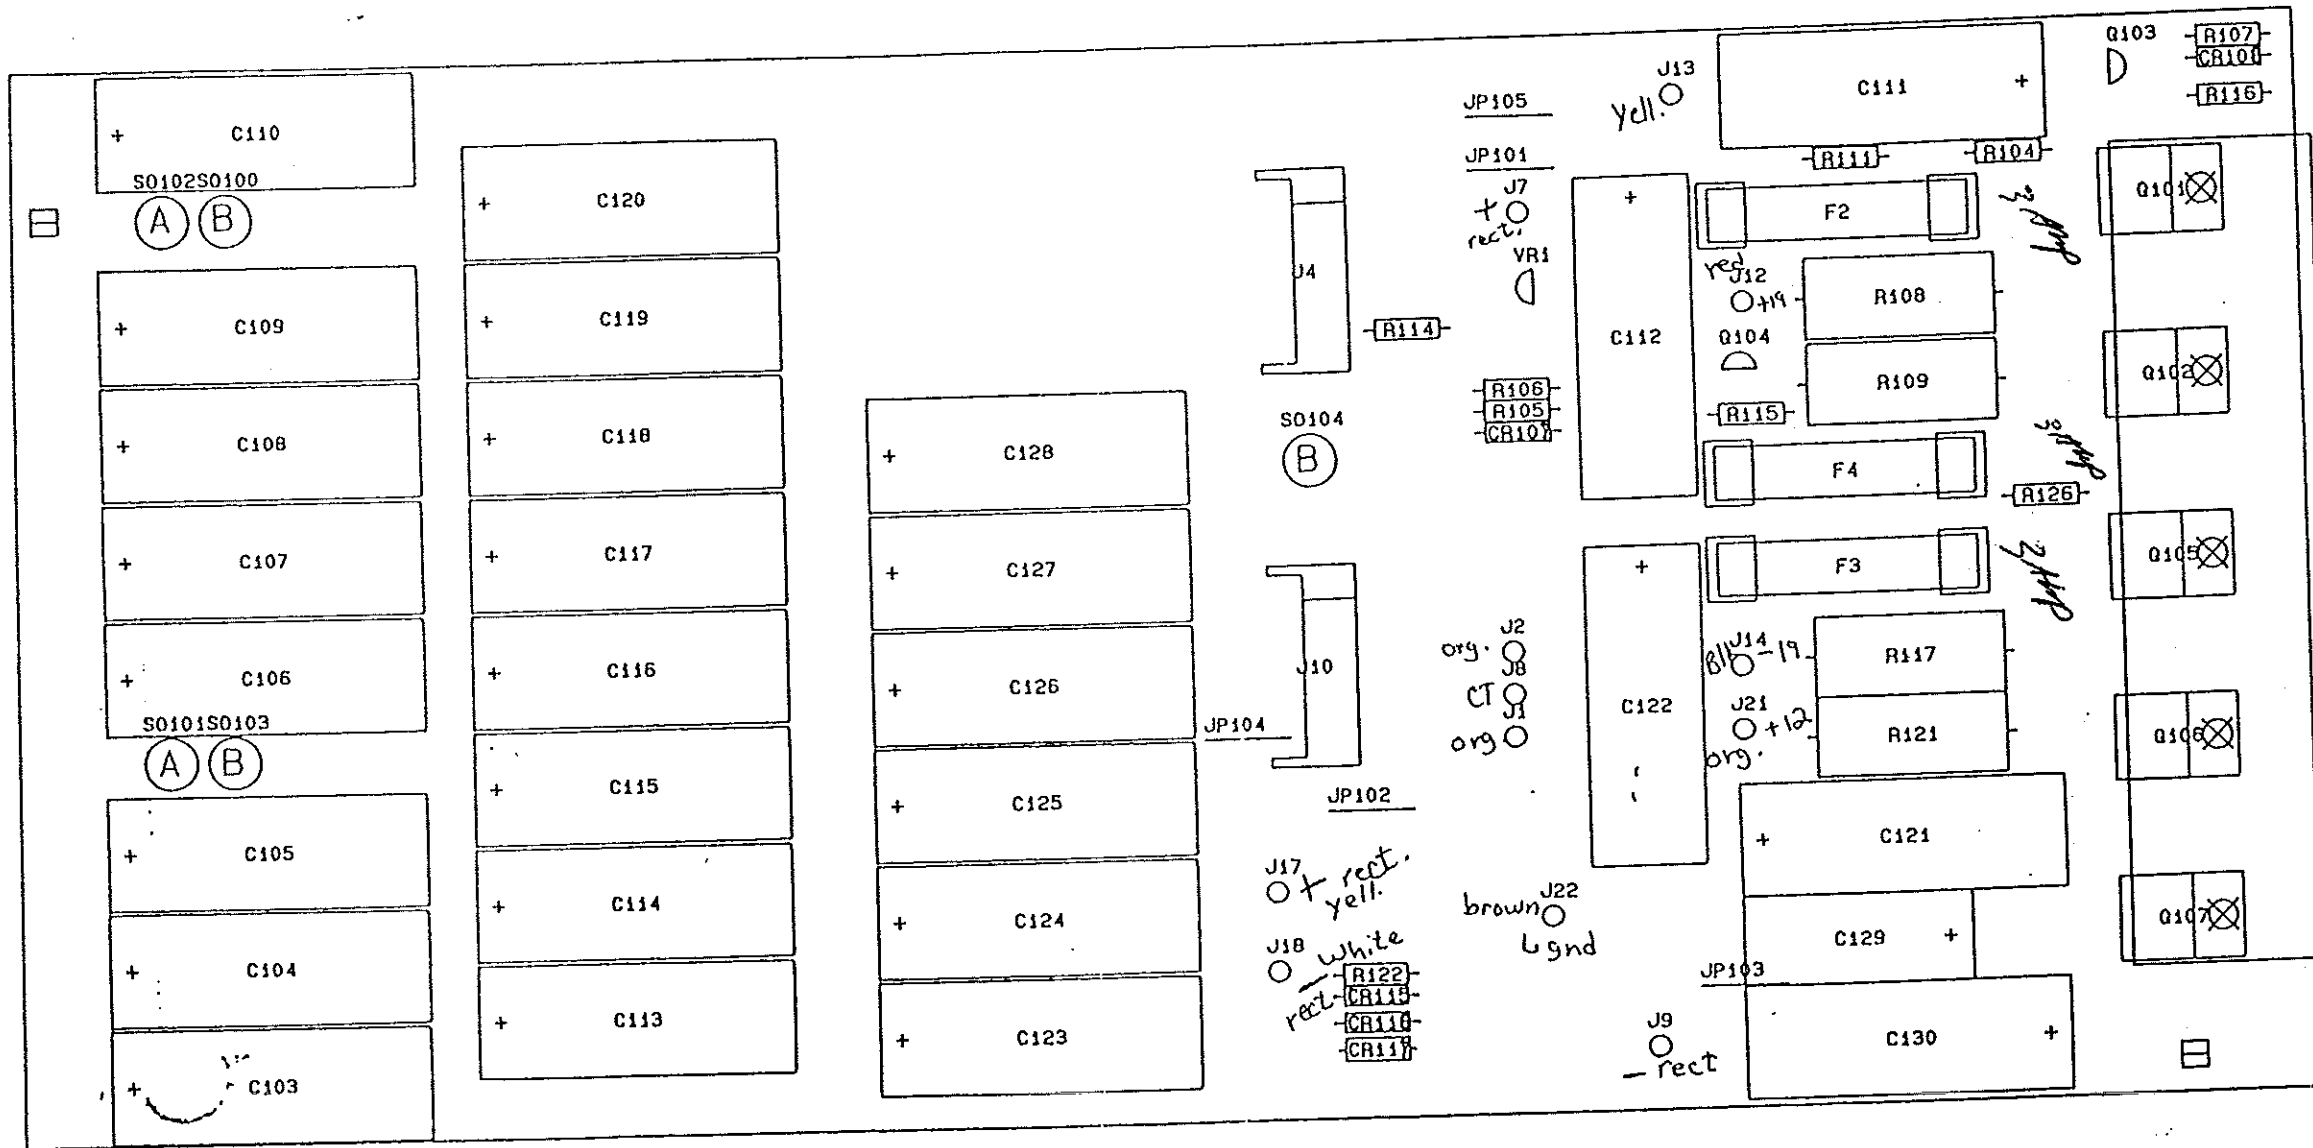

5.040

10.725

A - P/N 70900786. STDOFF DOWN  
 B - P/N 71500115 HEX SPCR UP WITH 71500165 SCREW  
 EVERYTHING ELSE UP

NOTE HIGHEST REF CR118 R132 C125 Q107 J22 F104

36X24

PEAVEY ELECTRONICS CORP. 711 A STREET MERIDIAN, MS 39301			
TITLE		PSCPWR1	
PRODUCTION SERIES CONSOLE PWR SUPP			
SIZE	CODE	NUMBER	REV
B		99594781	
DATE	8-MAY-90	SHEET	1 OF 2

8 7 6 5 4 3 2 1

D  
C  
B  
A

36X24

PEAVEY ELECTRONICS CORP. 711 A STREET MERIDIAN, MS 39301			
TITLE		PSCPWR2	
PRODUCTION SERIES CONSOLE PWR SUPP			
SIZE	CODE	NUMBER	REV
B		99594781	
DATE	8-MAY-90		SHEET 2 OF 2